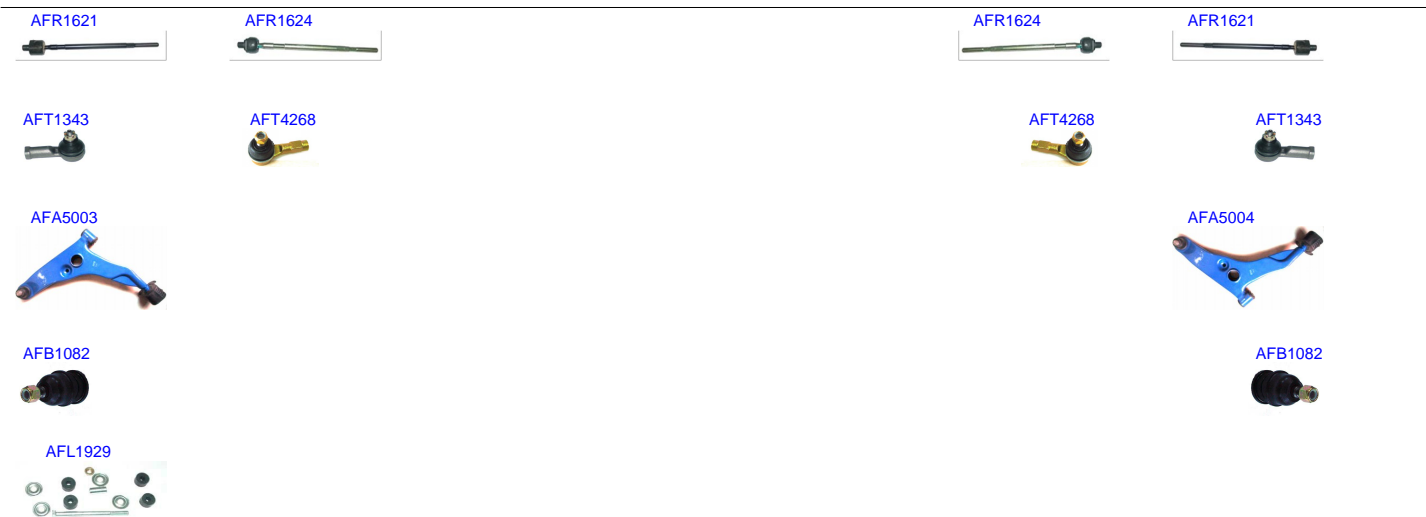

AFR6669

AFR6669

AEA6154

AEA6153

AFL6670

AFL6670

Ruitai	Description	Position	Years
AFR6669	RACK END	R/L	2009-2015
AEA6153	CONTROL ARM	LOW R	2010-2015
AEA6154	CONTROL ARM	LOW L	2010-2015
AFL6670	STABILIZER LINK	FRONT R/L	2009-2015

Ruitai	Description	Position	Years
AFR1621	RACK END	R/L	1991-2015
AFR1624	RACK END	R/L	1993-2015
AFT1343	TIE ROD END	OUT R/L	1983-2016
AFT4268	TIE ROD END	OUT R/L	1983-2016
AFA5003	CONTROL ARM		1996-2015
AFA5004	CONTROL ARM		1996-2015
AFB1082	BALL JOINT	LOW R/L	1979-2016
AFL1929	STABILIZER LINK		1992-2015